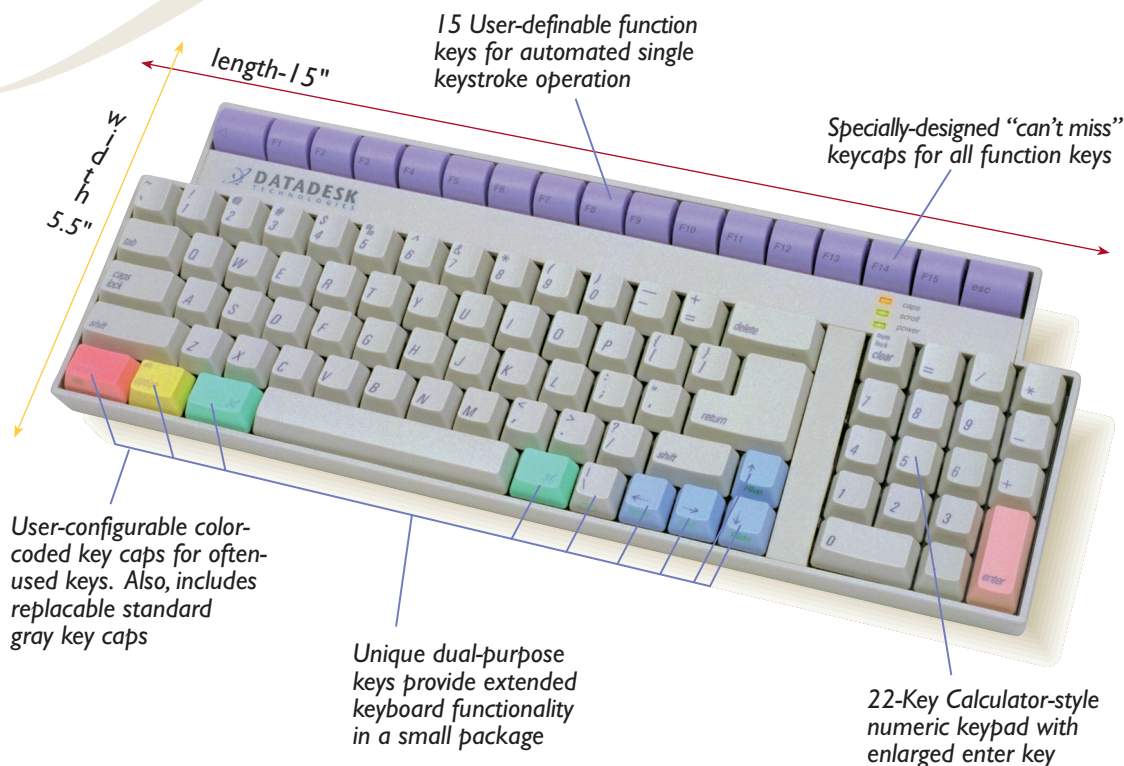

Lil'BigBoard

The Little Keyboard
with the Big Difference

FROM  **DATADESK**
TECHNOLOGIES

Lil'BigBoard

Power input at your fingertips

Lil'BigBoard gives you a full-function, extended keyboard in a space-saving package. You'll work faster and easier using its many innovative features including user-definable function keys with specially-designed "can't miss" rounded keys, color-coded key caps for often-used keys, and dual-purpose keys for full-function keyboard capability.

Lil'BigBoard's small footprint will save you valuable desktop space because its over 30% smaller than other full-function keyboards. Of course, it has the error-free touch that only comes from Datadesk's famous positive "click" tactile keys, so you'll type faster with fewer mistakes.

-MacDigest-

"For ingenuity of design and sheer dollar-value, they're very hard to beat."

-The Washington Post-

"The most important accelerator you can buy for a Macintosh."

-MacWeek-

DESIGN FEATURES

- Space-saving layout achieves Extended 105-key functionality with exclusive *dual-purpose* keys i.e., cursors double as Home, End, Page Up & Page Down, Enter and reverse Back Slash as Insert & Delete
- Color-coded key tops for the frequently-used Command, Option, Control, Enter and Cursor keys, offers increased ease-of-use for error-free data entry - also included are user-replaceable key tops in the standard color
- Fifteen user-definable function keys with specially designed, rounded key tops (also used on the Escape and Reset keys)
- Large Shift, Backspace, and Return keys
- Long life tactile-feedback mechanical key switches for faster and easier typing
- Caps/Scroll/Power status indicator lights
- Low-profile ergonomic design meets all DIN standards
- Auto repeat and multi-key rollover facilitates high speed typing
- Two-position adjustable feet for maximum comfort
- Full-function numeric keypad with a 22-key calculator-style layout and enlarged enter key
- Custom and OEM versions available